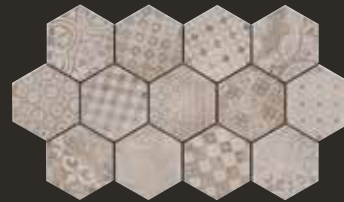

HEX DECO

RW95 Decoro Cementine (13 Motifs)
8" x 8"*

*Hex not rectified

APPLICATIONS

	INSTITUTIONAL	COMMERCIAL	RESIDENTIAL
Floors		•	•
Walls & Backsplashes	•	•	•
Countertops	•	•	•

Floor tile suitable for exterior applications in freezing and non-freezing climates when proper installation methods are followed.
Wall tile & Mosaics suitable for exterior applications in non-freezing climates only when proper installation methods are followed.

PERFORMANCE CHARACTERISTICS

	MOISTURE ABSORPTION	BREAKING STRENGTH	MOH'S	CHEMICAL RESISTANCE	ABRASION RESISTANCE
Unpolished	< 0.50%	> 450 lbs.	8	Resistant	IV

Floor Tile

Wall Tile

Rectified Tile*

Decorative Tile

Trim Available

Slight Variation

Frost Resistant

Abrasion Resistance

DCOF MINIMUM 0.42 D.C.O.F. (Wet Areas)

Pre-Consumer Recycled Content

No VOC